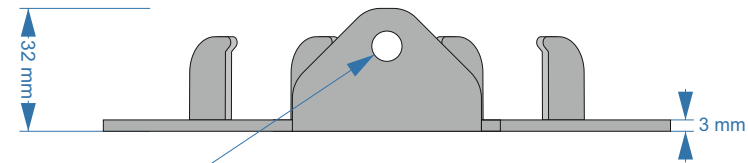

BP-U - UNIVERSAL STEEL BASEPLATE 50mm - 140mm (ROUND) 50mm - 100mm (SQUARE)
X Direction size is 40mm (Min) & 150mm (Max), Y Direction size is 50mm (Min) & 125mm (Max) (RECTANGULAR)

FRONT VIEW

M8 Tapped Hole for M8 Hex head 60mm Bolt

TOP VIEW

FINISH	CODE	STOCK	NON-STOCK
COATED	BP-U	•	

KEY INFO

RAW MATERIAL: 156mm x 3mm COATED MILD STEEL

BLANK LENGTH: 173mm

WEIGHT: 0.6117 KG

BOLT TYPE REQUIRED: 1x M8HEX060

(M8x60mm HEX HEAD BOLT)