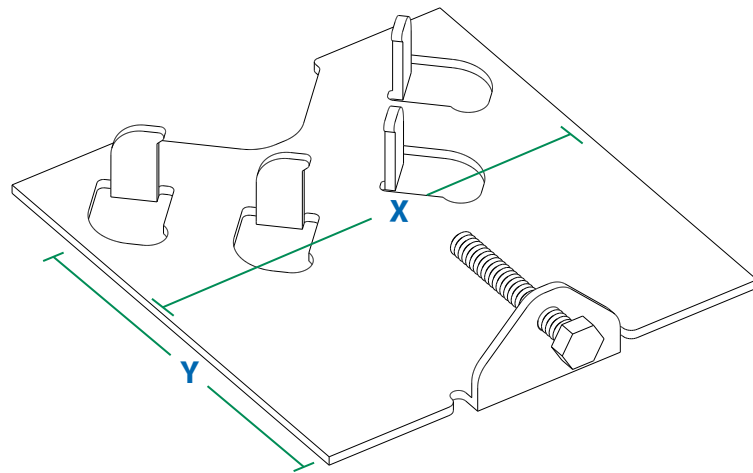

BP-U - UNIVERSAL STEEL BASEPLATE 50mm - 140mm (ROUND) 50mm - 100mm (SQUARE)
X Direction size is 40mm (Min) & 150mm (Max), Y Direction size is 50mm (Min) & 125mm (Max) (RECTANGULAR)

FRONT VIEW

M8 Tapped Hole for M8 Hex head 60mm Bolt

TOP VIEW

FINISH	CODE	STOCK	NON-STOCK
COATED	BP-U	•	

KEY INFO

RAW MATERIAL: 156mm x 3mm COATED MILD STEEL

BLANK LENGTH: 173mm

WEIGHT: 0.6117 KG

BOLT TYPE REQUIRED: 1x M8HEX060

(M8x60mm HEX HEAD BOLT)