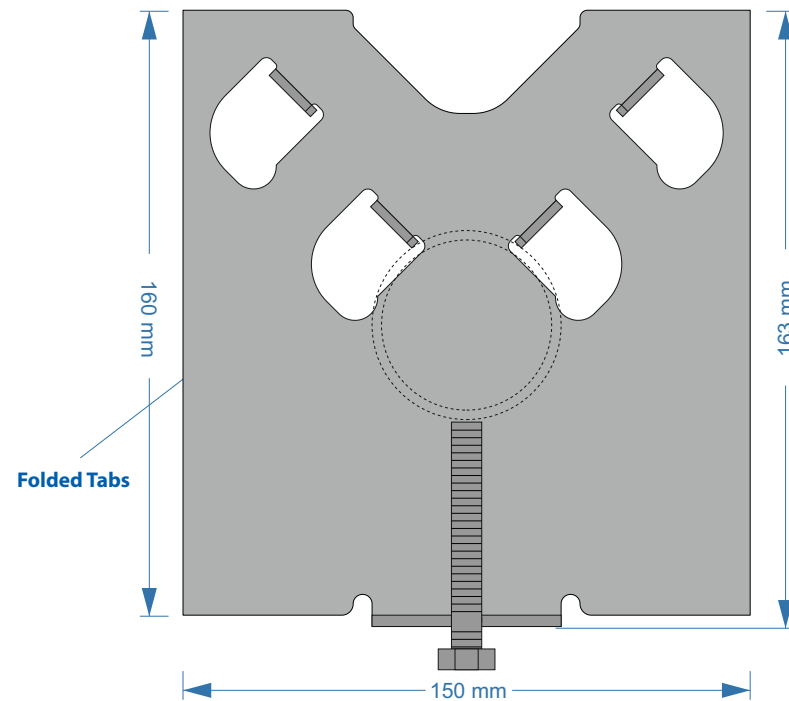

BP-U - UNIVERSAL STEEL BASEPLATE 50mm - 140mm (ROUND) 50mm - 100mm (SQUARE)
X Direction size is 40mm (Min) & 150mm (Max), Y Direction size is 50mm (Min) & 125mm (Max) (RECTANGULAR)

FRONT VIEW

M8 Tapped Hole for M8 Hex head 60mm Bolt

TOP VIEW

FINISH	CODE	STOCK	NON-STOCK
COATED	BP-U	•	

KEY INFO

RAW MATERIAL: 156mm x 3mm COATED MILD STEEL

BLANK LENGTH: 173mm

WEIGHT: 0.6117 KG

BOLT TYPE REQUIRED: 1x M8HEX060

(M8x60mm HEX HEAD BOLT)