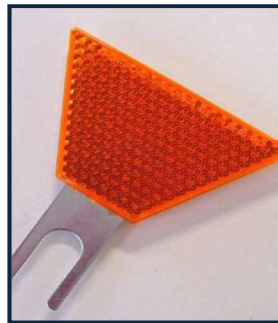

# Impact Barrier Reflector

## Single Carriageway Reflectors

- Duo-directional red/white

### Dimensions of Reflector Lens

- Lens height: 130 mm
- Lens depth: 70mm