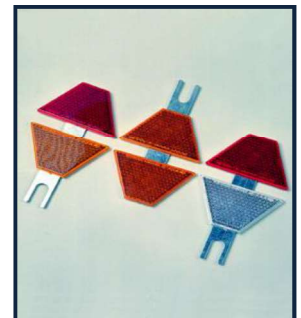

# Impact Barrier Reflector

## Single Carriageway Reflectors

- Duo-directional red/white

### Dimensions of Reflector Lens

- Lens height: 130 mm
- Lens depth: 70mm