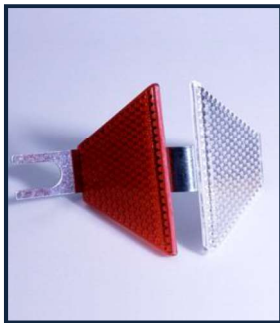

# Impact Barrier Reflector

## Single Carriageway Reflectors

- Duo-directional red/white

### Dimensions of Reflector Lens

- Lens height: 130 mm
- Lens depth: 70mm