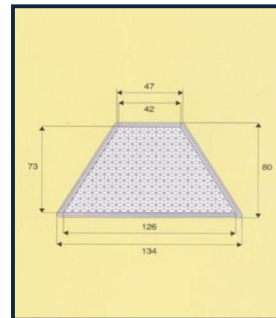

# Impact Barrier Reflector

### Dimensions of Reflector Lens

- Lens height: 130 mm
- Lens depth: 70mm