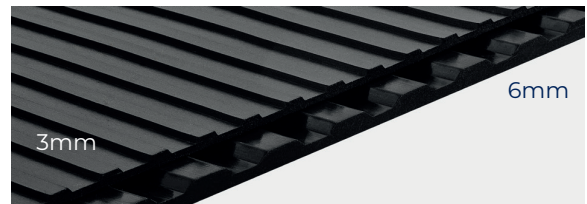

Wide Rib Rubber

Wide Rib Rubber is a low cost, surface covering suitable for a wide variety of applications. The wide ribbed surface provides excellent grip for both floor surfaces and work areas. It is easy to cut and can be laid loose or glued/ fixed down for a more permanent solution. Available in two different thicknesses: 3mm and 6mm and two widths: 90cm and 120cm, it can be ordered in 10m rolls or by cut lengths. Wide Rib Rubber is suitable for medium to heavy duty use.

Suitable for indoor and outdoor use

For more information about this product or, to place an order [click here](#)

Code	Metric	Imperial	Thickness	Weight	Type	Colour
WR391	90cm x 10m	3' x 33'	3mm	33.75kg	Roll	Black
WR691	90cm x 10m	3' x 33'	6mm	74.25kg	Roll	Black
WR3122	120cm x 10m	4' x 33'	3mm	45kg	Roll	Black
WR6122	120cm x 10m	4' x 33'	6mm	99kg	Roll	Black
WR391C	90cm wide	3' wide	3mm	3.38kg	Cut length - per m	Black
WR691C	90cm wide	3' wide	6mm	7.43kg	Cut length - per m	Black
WR3122C	120cm wide	4' wide	3mm	4.5kg	Cut length - per m	Black
WR6122C	120cm wide	4' wide	6mm	9.9kg	Cut length - per m	Black

Please note, all Imperial sizes have either been rounded up or down to the nearest whole number
 Please note, the thickness can be +/- 0.3 to 0.5mm. Roll tolerance - width and length +/- 2%

Wide Rib Rubber