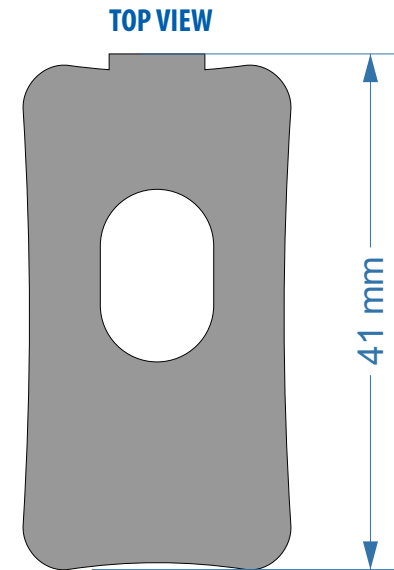

## RSJ SMALL - RSJ CLIP

**START SAFETY**®

FINISH	CODE	STOCK	NON-STOCK
S/S	RSJCS	•	
PAINTED	RSJCSP		•

### KEY INFO

**RAW MATERIAL:** 1.8mm GRADE 304 STAINLESS STEEL

**WEIGHT:** 0.0436KG

**BOLT TYPE REQUIRED:** 1x M8SQ032

(M8x32mm SQUARE HEAD BOLT WITH NYLOC NUT & WASHER)