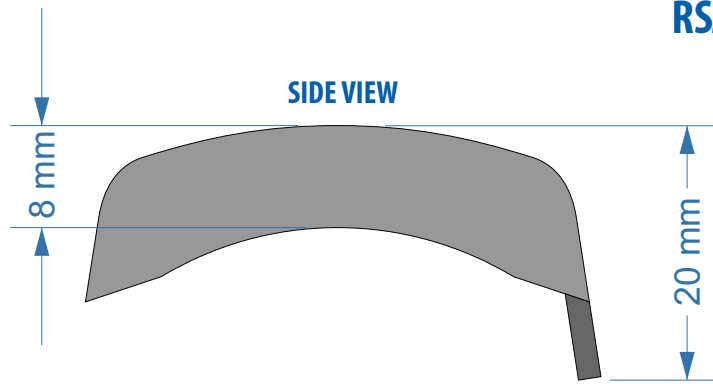

## RSJ SMALL - RSJ CLIP

**START SAFETY**®

FINISH	CODE	STOCK	NON-STOCK
S/S	RSJCS	•	
PAINTED	RSJCSP		•

### KEY INFO

**RAW MATERIAL:** 1.8mm GRADE 304 STAINLESS STEEL

**WEIGHT:** 0.0436KG

**BOLT TYPE REQUIRED:** 1x M8SQ032

(M8x32mm SQUARE HEAD BOLT WITH NYLOC NUT & WASHER)