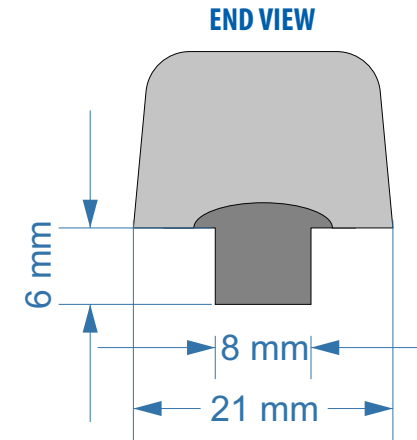

## RSJ SMALL - RSJ CLIP

**START SAFETY**®

FINISH	CODE	STOCK	NON-STOCK
S/S	RSJCS	•	
PAINTED	RSJCSP		•

### KEY INFO

**RAW MATERIAL:** 1.8mm GRADE 304 STAINLESS STEEL

**WEIGHT:** 0.0436KG

**BOLT TYPE REQUIRED:** 1x M8SQ032

(M8x32mm SQUARE HEAD BOLT WITH NYLOC NUT & WASHER)