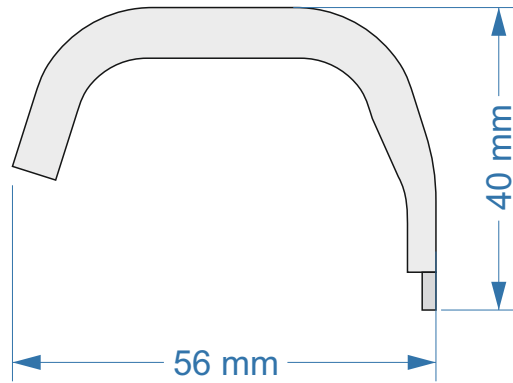

RSJ LARGE - RSJ CLIP

SIDE VIEW

END VIEW

TOP VIEW

START SAFETY®

FINISH	CODE	STOCK	NON-STOCK
S/S	RSJCL	•	
PAINTED	RSJCLP		•

KEY INFO

RAW MATERIAL: 2mm GRADE 304 STAINLESS STEEL

WEIGHT: 0.0574 KG

BOLT TYPE REQUIRED: 1x M8SQ050

(M8x50mm SQUARE HEAD BOLT WITH NYLOC NUT & WASHER)