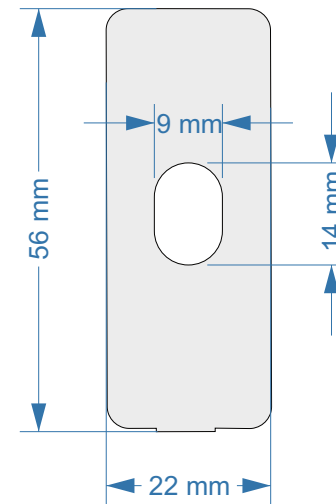

RSJ LARGE - RSJ CLIP

SIDE VIEW

END VIEW

TOP VIEW

START SAFETY®

FINISH	CODE	STOCK	NON-STOCK
S/S	RSJCL	•	
PAINTED	RSJCLP		•

KEY INFO

RAW MATERIAL: 2mm GRADE 304 STAINLESS STEEL

WEIGHT: 0.0574 KG

BOLT TYPE REQUIRED: 1x M8SQ050

(M8x50mm SQUARE HEAD BOLT WITH NYLOC NUT & WASHER)