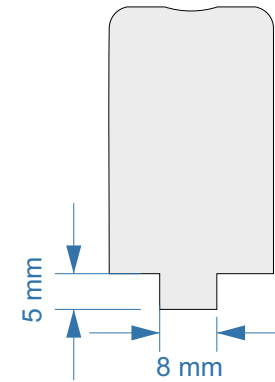

RSJ LARGE - RSJ CLIP

SIDE VIEW

END VIEW

TOP VIEW

START SAFETY®

FINISH	CODE	STOCK	NON-STOCK
S/S	RSJCL	•	
PAINTED	RSJCLP		•

KEY INFO

RAW MATERIAL: 2mm GRADE 304 STAINLESS STEEL

WEIGHT: 0.0574 KG

BOLT TYPE REQUIRED: 1x M8SQ050

(M8x50mm SQUARE HEAD BOLT WITH NYLOC NUT & WASHER)