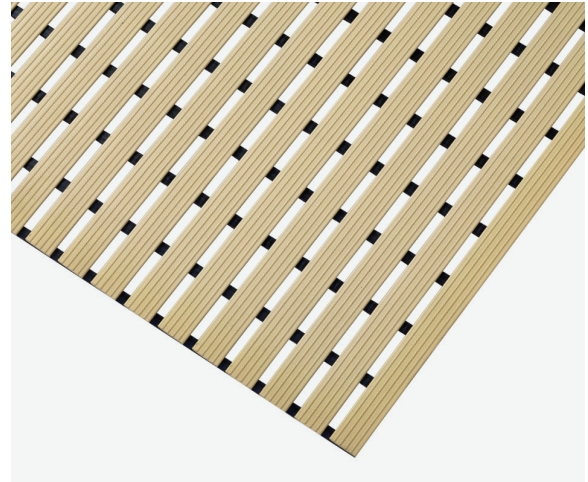

Interflex Style

Interflex Style is a strong, impact resistant, flexible duckboard mat with a unique cross-ribbed design for barefoot hygiene, comfort and stability. Constructed from the highest-grade unplasticized PVC, the design allows water to drain on all sides, whilst the mats deadweight ensures they rest firmly on the floor. Interflex Style has been designed with the sole focus of preventing slips to ensure pools, baths and saunas can be enjoyed safely.

Suitable for indoor and outdoor use

For more information about this product or, to place an order [click here](#)

Code	Metric	Imperial	Thickness	Weight	Type	Colour
IS2433BE	60cm x 10m	2' x 33'	12mm	35kg	Roll	Beige
IS2433BU	60cm x 10m	2' x 33'	12mm	35kg	Roll	Blue
IS2433GY	60cm x 10m	2' x 33'	12mm	35kg	Roll	Grey
IS2433WH	60cm x 10m	2' x 33'	12mm	35kg	Roll	White
IS3233BE	80cm x 10m	3' x 33'	12mm	47kg	Roll	Beige
IS3233BU	80cm x 10m	3' x 33'	12mm	47kg	Roll	Blue
IS3233GY	80cm x 10m	3' x 33'	12mm	47kg	Roll	Grey
IS3233WH	80cm x 10m	3' x 33'	12mm	47kg	Roll	White