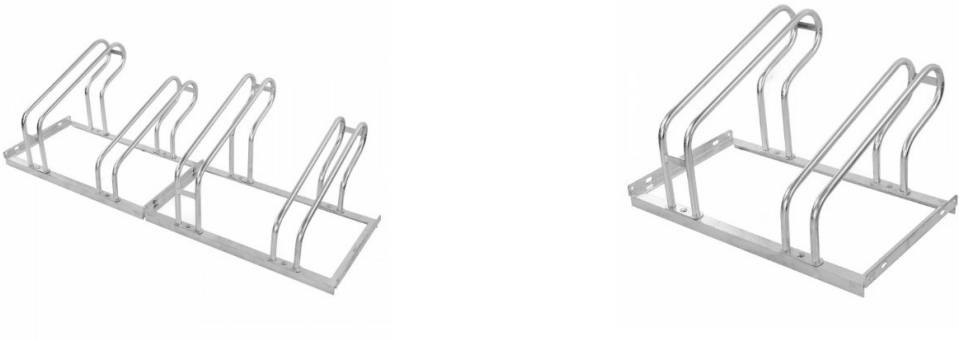

# CITY Bicycle Rack CLASSIC

## Single-Sided Galvanised

#### SUMMARY

The CITY CLASSIC Bicycle Rack is a straightforward galvanised bike rack that suits any environment. It contains space-saving high and low hoops measuring 64mm in width, which is wide enough for most mountain bike wheels and bikes with large disc brakes.

## Single-Sided Galvanised

6 Cycle Capacity	Length	2100mm
	Depth	535mm
	Height	405mm
	Weight	17.6kg