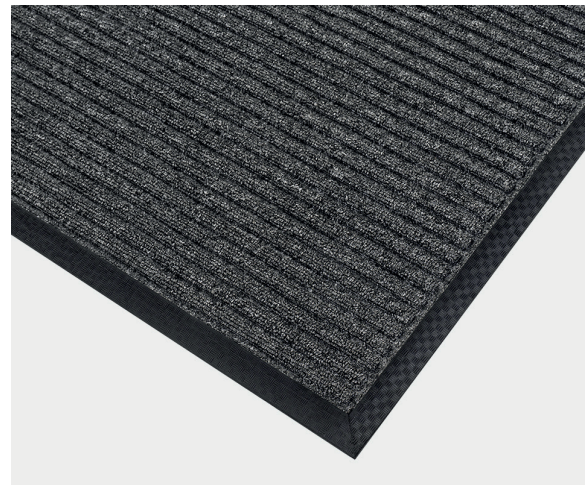

Brushway

Brushway is a unique ridged-designed mat for use in medium to heavy traffic areas. The mat incorporates a specially considered high/low rib design, enabling effective brushing and wiping action. The rubber backing also provides excellent slip protection.

Features

- ◆ **Typical applications:** Excellent for schools, offices, commercial establishments, retail and industrial entrances.
- ◆ **Material:** Polypropylene pile on rubber backing.
- ◆ **Cleaning:** Wash with cold water, use a vacuum cleaner, or a pressure pump to remove dirt. The use of harsh detergents is not recommended.
- ◆ **Sustainability:** Nature friendly, biodegradable and recyclable. REACH compliant. Contributes to a cleaner environment by reducing the need to use cleaning chemicals.
- ◆ **Warranty:** Lifetime.

Suitable for indoor use

 3
  3
  3
  2
  3

For more information about this product or, to place an order [click here](#)

Code	Metric	Imperial	Thickness	Weight	Colour
BM2436BU	60cm x 90cm	2' x 3'	9mm	2.1kg	Blue
BM2436BR	60cm x 90cm	2' x 3'	9mm	2.1kg	Brown
BM2436CH	60cm x 90cm	2' x 3'	9mm	2.1kg	Charcoal
BM2436GN	60cm x 90cm	2' x 3'	9mm	2.1kg	Green
BM2436RD	60cm x 90cm	2' x 3'	9mm	2.1kg	Red
BM3648BU	90cm x 120cm	3' x 4'	9mm	3.4kg	Blue
BM3648BR	90cm x 120cm	3' x 4'	9mm	3.4kg	Brown
BM3648CH	90cm x 120cm	3' x 4'	9mm	3.4kg	Charcoal

Water absorbent: Excellent water absorbency to level 3

Crush resistant: Great crush resistance to level 2

Soil resistant: Excellent resistance to soiling and stains to level 3

Dry area: Yes

Environment: Suitable for indoor use