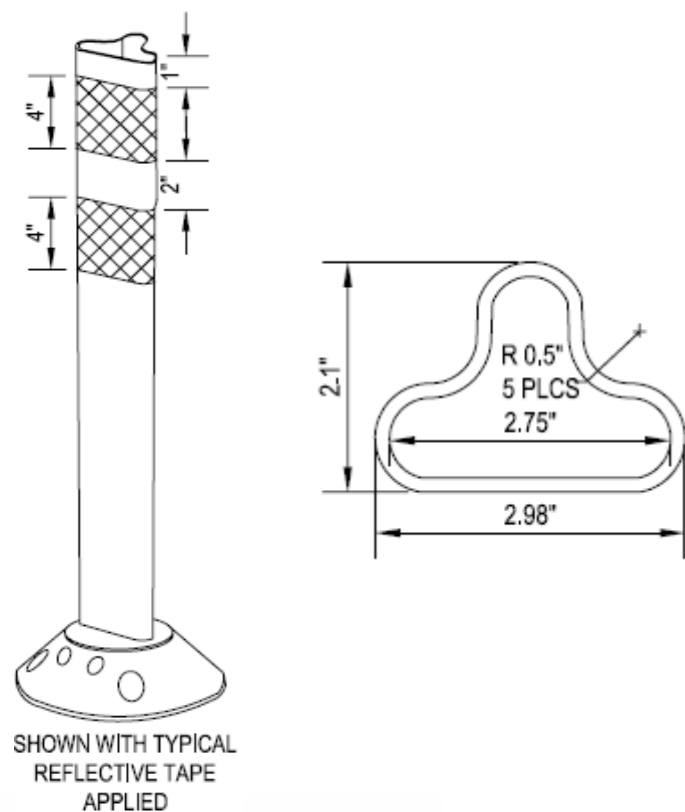

ST LaneMarker

+44 (0)1905 794 875

sales@starttraffic.uk

www.starttraffic.uk

- Retroreflective & Self-righting
- Conforms to BS EN 13422:2004
- Conforms to BS EN 12767:2007
- 1 Year Manufacturers Warranty

FIXING OPTIONS