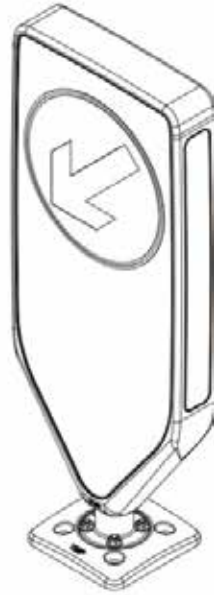

START TRAFFIC

ST EVO-N Bollard,

The ST EVO-N is part of our new range of passive safety traffic bollards. These bollards are seen all over the UK traffic network at islands and roundabouts.

- BS 8442 Compliant
- 12 Year Delamination Guarantee
- Retroreflective & Self-righting
- Conforms to BS EN 12767:2007 Passively Safe Class 100 NE 4
- Conforms to BS 8408:2005 Table 4 & 5
- Conforms to BS EN 12899-1 Class SP1 or SP