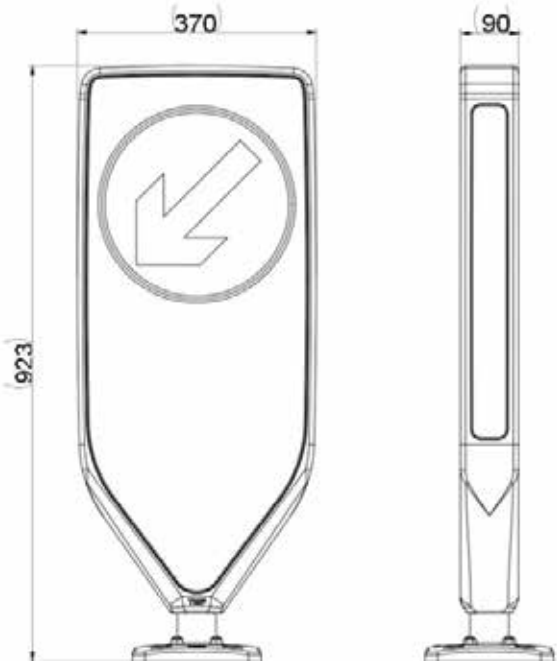

START TRAFFIC

ST EVO-N Bollard,

The ST EVO-N is part of our new range of passive safety traffic bollards. These bollards are seen all over the UK traffic network at islands and roundabouts.

- BS 8442 Compliant
- 12 Year Delamination Guarantee
- Retroreflective & Self-righting
- Conforms to BS EN 12767:2007 Passively Safe Class 100 NE 4
- Conforms to BS 8408:2005 Table 4 & 5
- Conforms to BS EN 12899-1 Class SP1 or SP