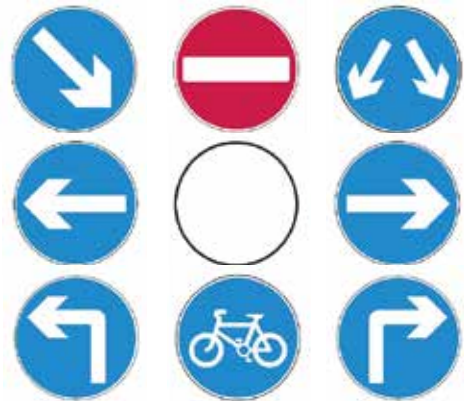

START TRAFFIC

ST EVO-N Bollard,

The ST EVO-N is part of our new range of passive safety traffic bollards. These bollards are seen all over the UK traffic network at islands and roundabouts.

- BS 8442 Compliant
- 12 Year Delamination Guarantee
- Retroreflective & Self-righting
- Conforms to BS EN 12767:2007 Passively Safe Class 100 NE 4
- Conforms to BS 8408:2005 Table 4 & 5
- Conforms to BS EN 12899-1 Class SP1 or SP

Common Sign Face Options

Different Fixing Options

SALES | 01905 794 875

TEL: 01905 794 875 or 0800 978 8920
EMAIL: sales@starttraffic.uk
WEB: starttraffic.uk
POST: Start Traffic LTD, Unit 30,
Berry Hill Industrial Estate, Droitwich, WR9 9AU