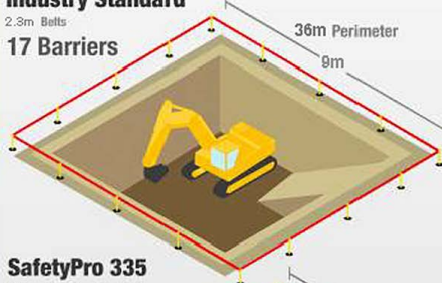

Designed for creating long straight barriers or large cordons the 335 model's 10.6m belt requires just a quarter the number of barriers needed with the industry standard 2.3m belt. Fewer posts means lower purchase cost, faster set up times and requires less space for transport and storage. SafetyPro 335 is fully outdoors capable and features our rugged cast iron base, fitted with a full circumference floor protector.

Height	Weight	Post Diameter	Base Diameter	Belt Width	Belt Length
1015mm	14kg	75mm	480mm	50mm	10.6m

Industry Standard
2.3m Belts
17 Barriers

SafetyPro 335
10.6m Belt / 3m Deployed
4 Barriers
75% Fewer Barriers