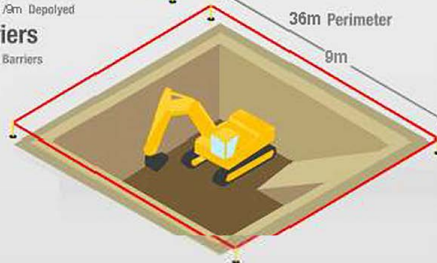

Designed for creating long straight barriers or large cordons the 335 model's 10.6m belt requires just a quarter the number of barriers needed with the industry standard 2.3m belt. Fewer posts means lower purchase cost, faster set up times and requires less space for transport and storage. SafetyPro 335 is fully outdoors capable and features our rugged cast iron base, fitted with a full circumference floor protector.

Height	Weight	Post Diameter	Base Diameter	Belt Width	Belt Length
1015mm	14kg	75mm	480mm	50mm	10.6m

Industry Standard
2.3m Belts
17 Barriers

SafetyPro 335
10.6m Belt / 3m Deployed
4 Barriers
75% Fewer Barriers