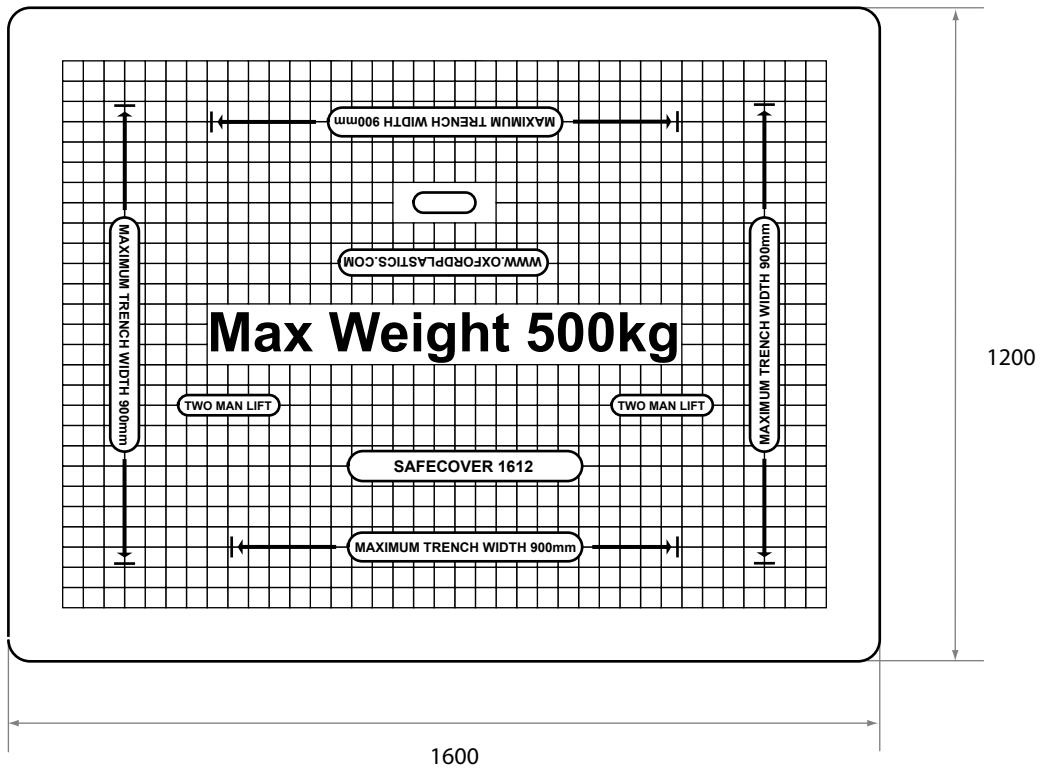

Sales

Phone: 01905 794 875

Email: sales@starttraffic.uk

starttraffic.uk

IN USE ON TRENCH
SHOWING TRENCHPIN
SYSTEM