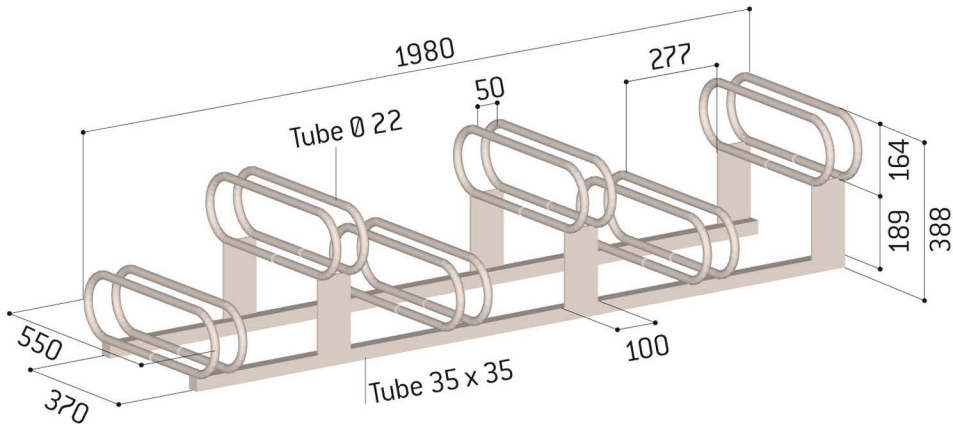

High-Low Double Sided Bike Rack Galvanised - Datasheet.

START **TRAFFIC**

Start Traffic UK

🌐 StartTraffic.uk

☎ 01905 794 875

✉ sales@starttraffic.uk