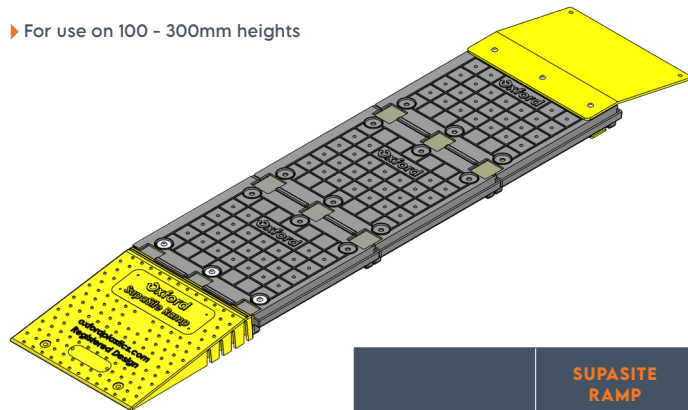

## SITE RAMP

The SupaSite Ramp is a versatile heavy-duty ramp for up to 3-tonne machines and vehicles. Replacing bespoke timber ramps and heavy steel alternatives.

### Usage Benefits

- ▶ Replaces bespoke handmade plywood ramps
- ▶ Gives ramp access for pallet trucks & MEWPs (Mobile work platforms)
- ▶ Reusable, repairable & recyclable
- ▶ 3T working load
- ▶ For use on 100 - 300mm heights
- ▶ Min. 2:1 safety factor
- ▶ Non-slip top surface
- ▶ Modular, 400mm wide sections
- ▶ One-person installation, quick to deploy in sections that link easily

	SUPASITE RAMP
Product No.	0916
Width	400mm
Length	1850mm
Height	100-300mm
Weight	19kg
Quantity / Pallet	15
Colour	Yellow & Grey