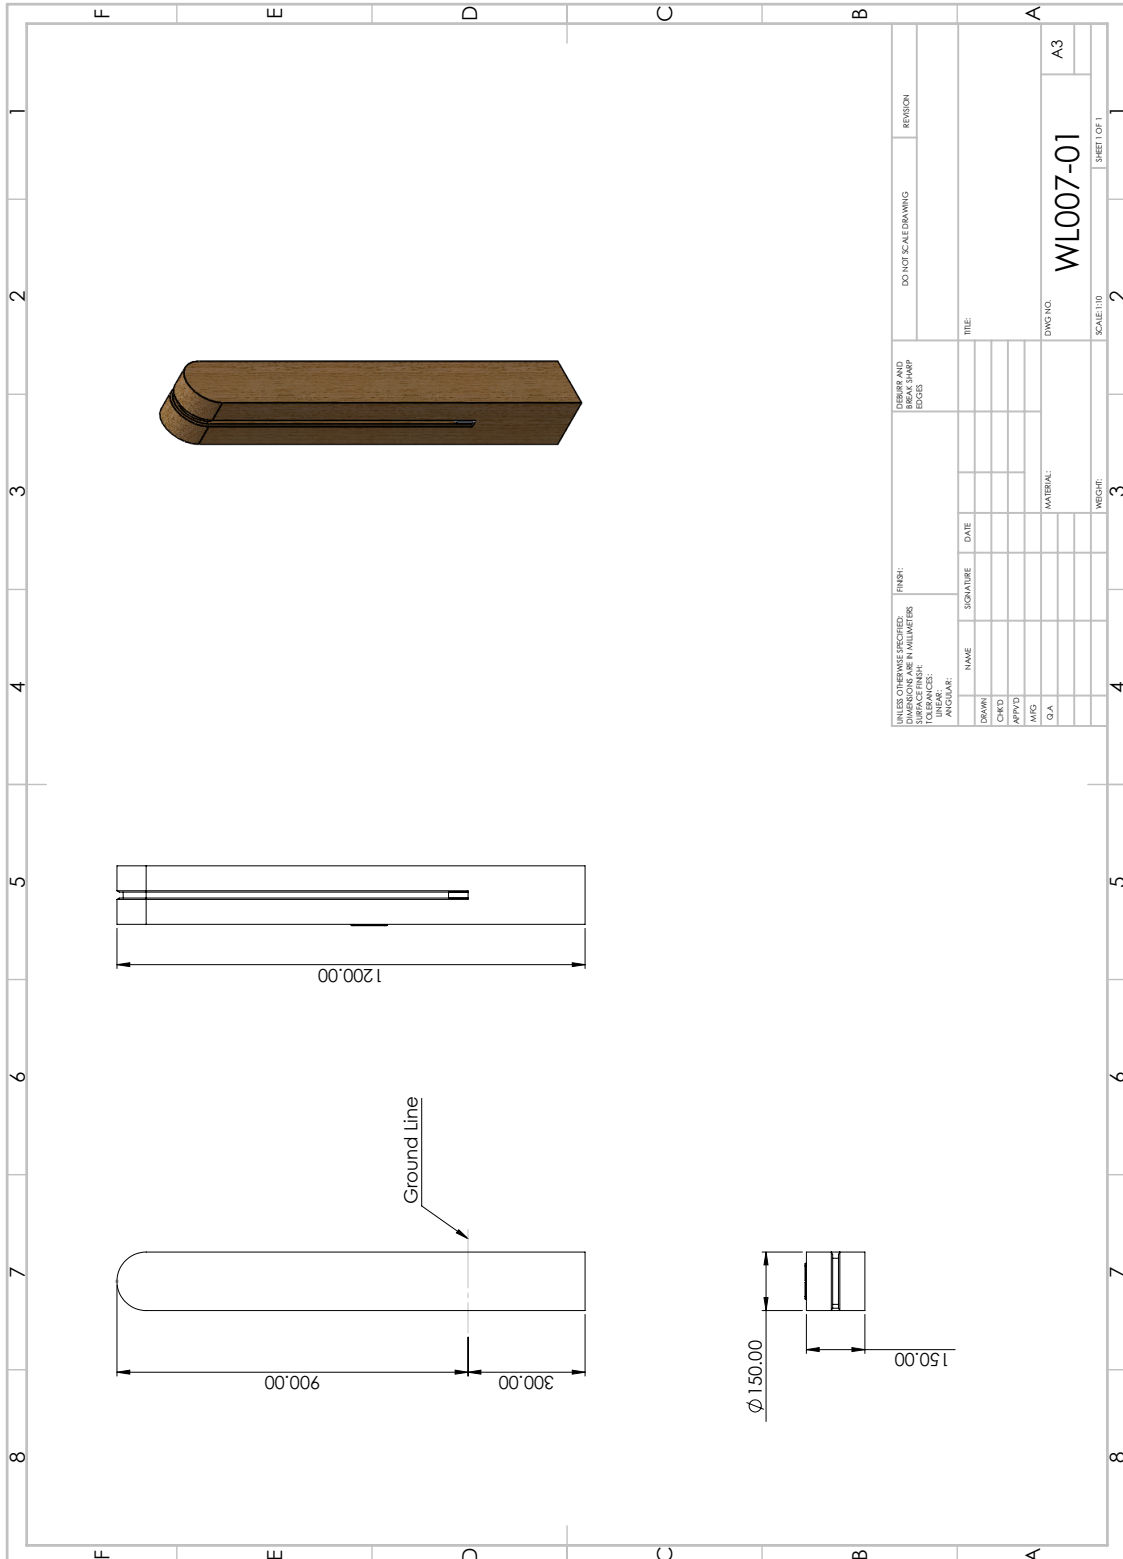

Features & Benefits:

- Durable Materials & construction
- Available in Oak & Larch - other timbers on request
- 240v LED driver installed as standard
- High efficiency LED strip
- Easy to install
- Low maintenance
- Sustainably sourced timbers
- Dimensions: 140x140x1200 (900mm above ground level)

23 Goose Green, Yate, BS37 5BL

email: lights@iconium.uk.com | call: 0117 325 5055 | click: www.iconium.uk.com

iconium

Inspired By Light

DO NOT SCALE DRAWING REVISION		DEBURR AND BREAK SHARP EDGES		FINISH: DIMENSIONS IN MILLIMETERS UNLESS OTHERWISE SPECIFIED TOLERANCES: FINISH: HOLE: HATCHING:		TITLE DWG NO.	
						WL007-01 A3	
						SCALE: 1:10 SHEET OF 1	
DRAWN CKD APPVD MGS G.A.	NAME SIGNATURE DATE	WEIGHT 2	MATERIAL: 3	SCALE: 1:10 4	WEIGHT: 5	SCALE: 1:10 6	SHEET OF 1 7 8