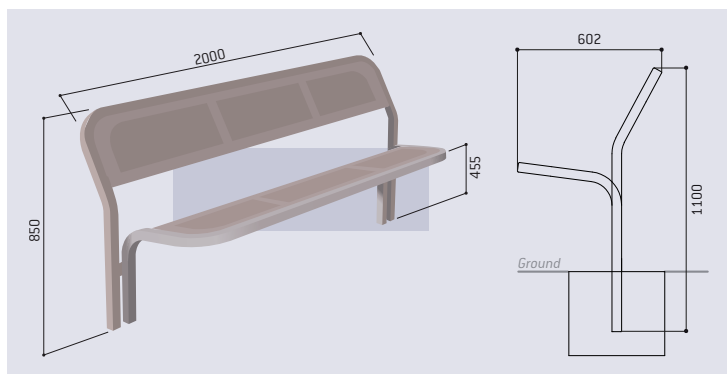

TECHNICAL CHARACTERISTICS

- > Total length: 2000 mm
- > Seat length: 1840 mm
- > Above-ground height: 850 mm
- > Total height: 1100 mm
- > Structure: steel tube 40 x 40 mm
- > Seat and back in folded 2mm perforated steel sheet

INSTALLATION

- > Installation: concreted directly into ground
- > Shipped assembled

PRODUCT CODE

Conviviale® bench	209020
-------------------	--------

DRAWING

INSTALLATION DRAWING

FINISH PAINTED

- > Zinc-primed and painted in our colours