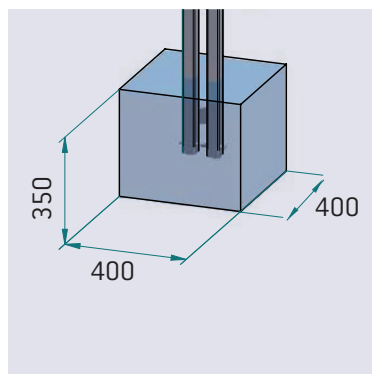

TECHNICAL CHARACTERISTICS

- > Total length: 2000 mm
- > Seat length: 1840 mm
- > Above-ground height: 850 mm
- > Total height: 1100 mm
- > Structure: steel tube 40 x 40 mm
- > Seat and back in folded 2mm perforated steel sheet

INSTALLATION

- > Installation: concreted directly into ground
- > Shipped assembled

PRODUCT CODE

Conviviale® bench	209020
-------------------	--------

DRAWING

INSTALLATION DRAWING

FINISH PAINTED

- > Zinc-primed and painted in our colours