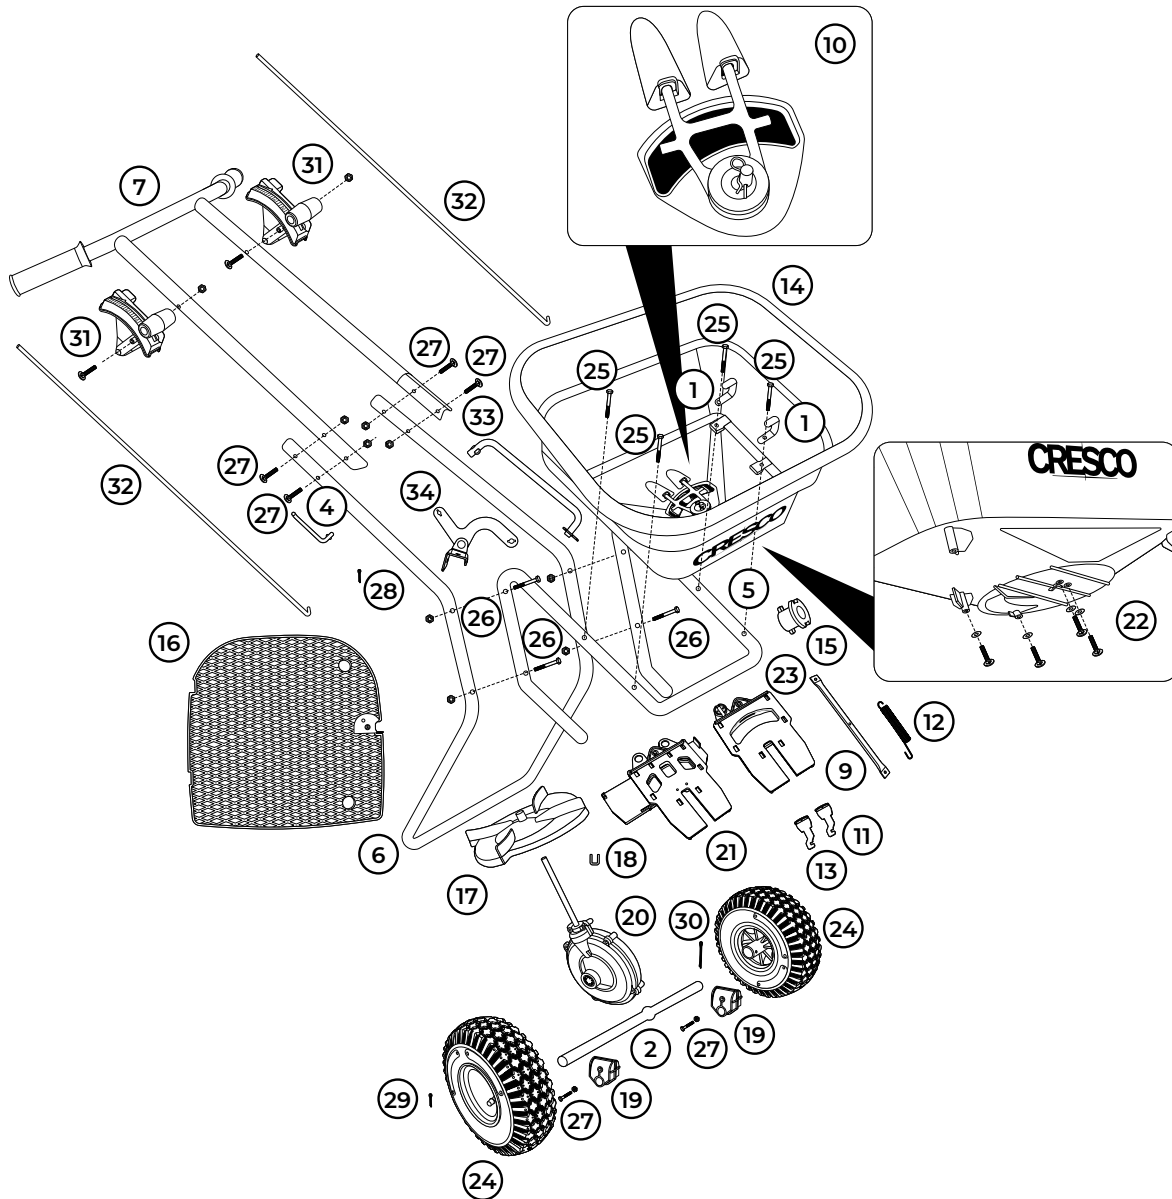

CRESCO 30SWS Parts List

#	SKU Code	Part Description
1.	CR3002	Hopper-Sieve-Bracket
2.	CR3006	Pipe-Axle
3.	CR3008	Upper-Rod
4.	CR3009	Lower-Rod
5.	CR3010-SS	Hopper Support SS
6.	CR3011-SS	Back Frame SS
7.	CR3012-SS	Handle SS With Grips
8.	CRP006	Assembled Control Unit For Pipe 25
9.	CR3024	Cross Member For Gearbox Tie Rod
10.	CRP008	Reciprocating-Agitator
11.	CR3004	Agitator-Guiding-Bracket Right
12.	CR3026	Gearbox Spring
13.	CR3031	Agitator-Guiding-Bracket Left
14.	CRP007	CR30 Hopper With Cresco Hot Stamping
15.	C1014	Hopper Bushing
16.	CRP009	Hopper Sieve
17.	CR3020	Impeller
18.	C1019	U Shaft Key
19.	CR3021	Bearing Axle
20.	CR3022	CR30 Gearbox
21.	CRP9005	Slider Summer + Summer Side Slider
22.	C1025	Screw Tapping 4.2x17
23.	C2001	Salt Slider + Salt Narrow Spread
24.	C3001	CR30 Pneumatic Wheel
25.	C1030	M6x60 Bolt
26.	CR3054	M6 X 65 Bolt
27.	CR3052	M6 X 45 HT Bolt
28.	C1040	R Pin
29.	CR3058	Cotterpin L40
30.	CR3059	Cotterpin L60
31.	CR3014	Assembled Control Unit For Side Control
32.	CR3016	Side Control Upper Rod
33.	CR3017	Side Control Lower Rod
34.	CR3025	Side Control Corner Mechanism