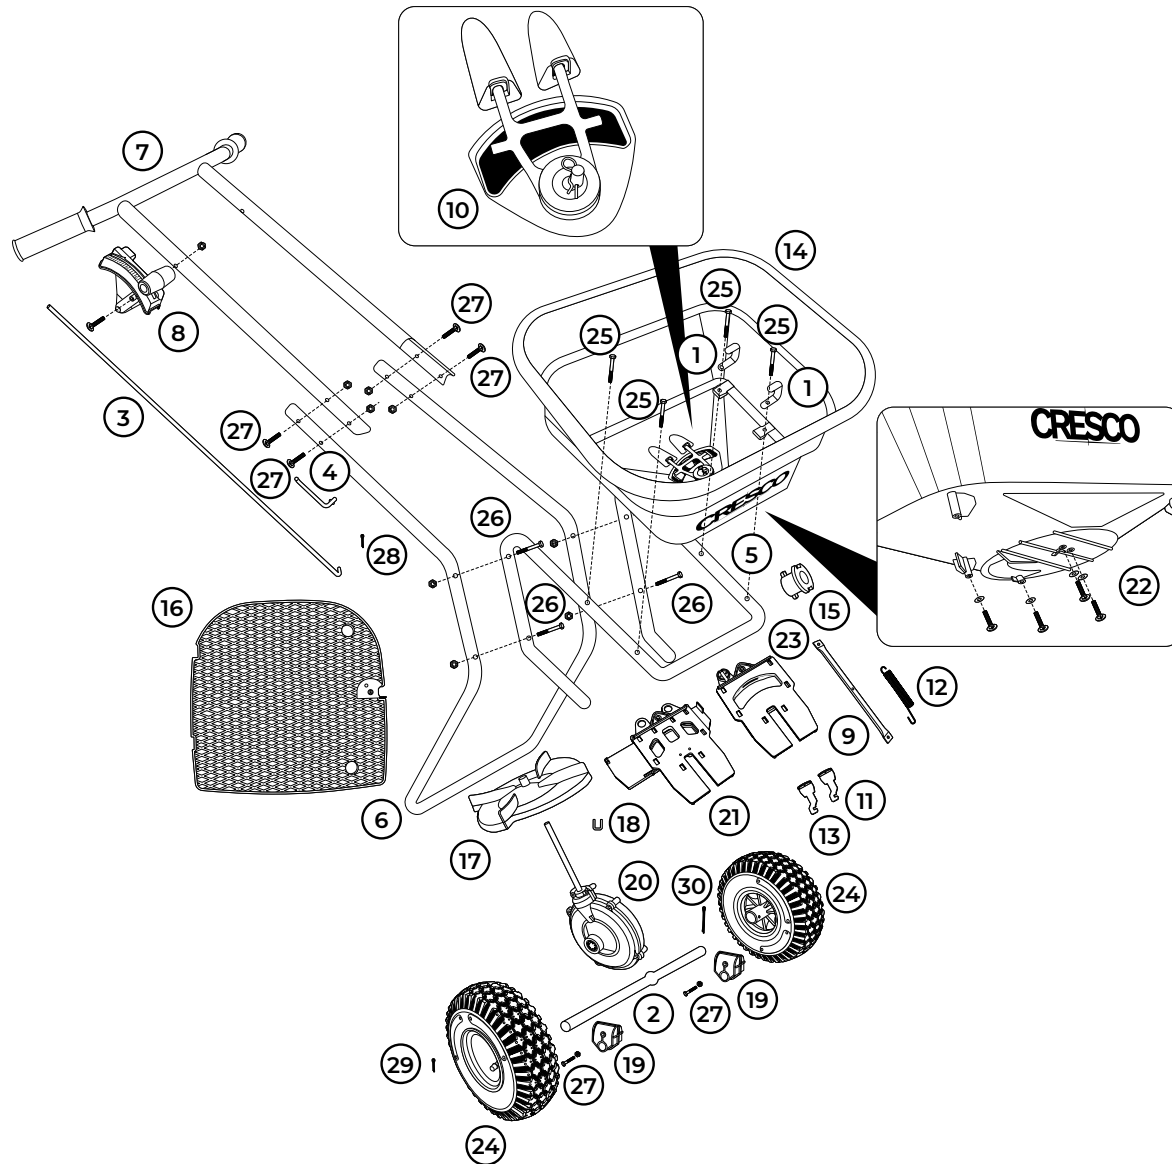

CRESCO 30SWP Parts List

#	SKU Code	Part Description	Dealer	RRP
1.	CR3002	Hopper-Sieve-Bracket		
2.	CR3006	Pipe-Axle		
3.	CR3008	Upper-Rod		
4.	CR3009	Lower-Rod		
5.	CR3010	Hopper Support Coated		
6.	CR3011	Back Frame Coated		
7.	CR3012	Handle Coated With Grips		
8.	CRP006	Assembled Control Unit For Pipe 25		
9.	CR3024	Cross Member For Gearbox Tie Rod		
10.	CRP008	Reciprocating-Agitator		
11.	CR3004	Agitator-Guiding-Bracket Right		
12.	CR3026	Gearbox Spring		
13.	CR3031	Agitator-Guiding-Bracket Left		
14.	CRP007	CR30 Hopper With Cresco Hot Stamping		
15.	C1014	Hopper Bushing		
16.	CRP009	Hopper Sieve		
17.	CR3020	Impeller		
18.	C1019	U Shaft Key		
19.	CR3021	Bearing Axle		
20.	CR3022	CR30 Gearbox		
21.	CRP005	Slider Summer + Summer Side Slider		
22.	C1025	Screw Tapping 4.2x17		
23.	C2001	Salt Slider + Salt Narrow Spread		
24.	C3001	CR30 Pneumatic Wheel		
25.	C1030	M6x60 Bolt		
26.	CR3054	M6 X 65 Bolt		
27.	CR3052	M6 X 45 HT Bolt		
28.	C1040	R Pin		
29.	CR3055	Cotterpin L40		
30.	CR3056	Cotterpin L60		