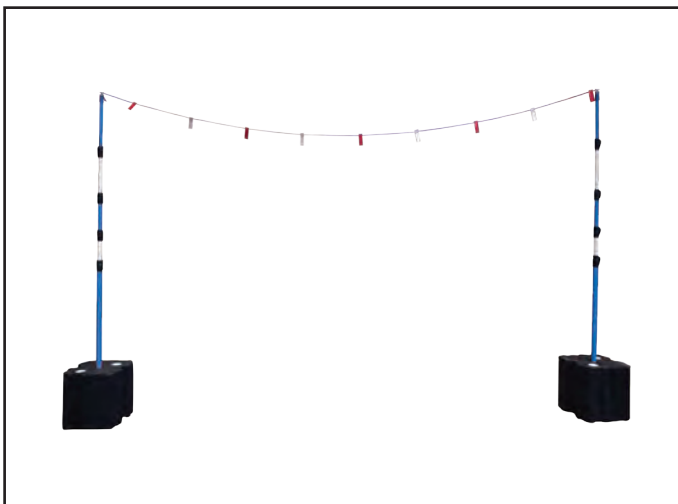

## Packages | GS6 Guardian Goalpost Kit – Rail Industry

**SYSTEM KIT 1**

- 2 x Galvanised Steel Bases
- 2 x 7.3m GS6 Telescopic Poles
- 1 x 25m Length Bunting Strip

**SYSTEM KIT 2**

- 2 x Galvanised Steel Bases
- 2 x 7.3m GS6 Telescopic Poles
- 1 x 7.6m Telescopic Crossbar

**SYSTEM KIT 3**

- 2 x MIRA Metroblock Bases
- 2 x 7.3m GS6 Telescopic Poles
- 1 x 25m Length Bunting Strip

**SYSTEM KIT 4**

- 2 x MIRA Metroblock Bases
- 2 x 7.3m GS6 Telescopic Poles
- 1 x 7.6m Telescopic Crossbar