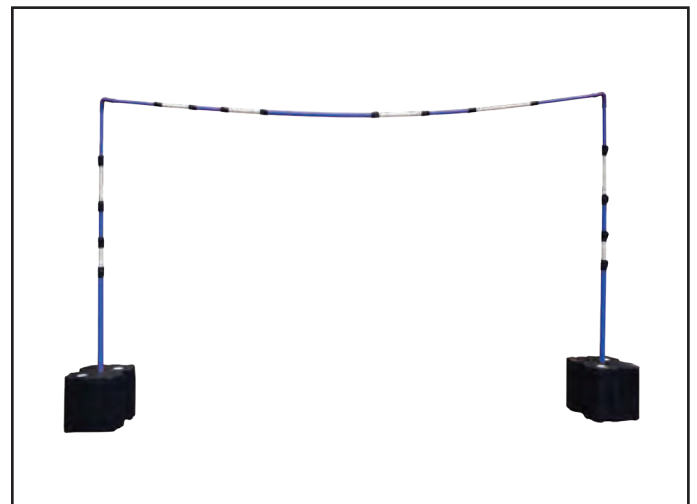

## Packages | GS6 Guardian Goalpost Kit – Rail Industry

**SYSTEM KIT 1**

- 2 x Galvanised Steel Bases
- 2 x 7.3m GS6 Telescopic Poles
- 1 x 25m Length Bunting Strip

**SYSTEM KIT 2**

- 2 x Galvanised Steel Bases
- 2 x 7.3m GS6 Telescopic Poles
- 1 x 7.6m Telescopic Crossbar

**SYSTEM KIT 3**

- 2 x MIRA Metroblock Bases
- 2 x 7.3m GS6 Telescopic Poles
- 1 x 25m Length Bunting Strip

**SYSTEM KIT 4**

- 2 x MIRA Metroblock Bases
- 2 x 7.3m GS6 Telescopic Poles
- 1 x 7.6m Telescopic Crossbar