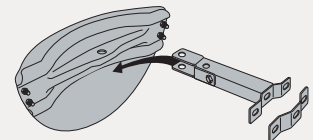

Wide angle driveway mirrors: Vumax

3 directions: 180° wide field of vision, a perfect balance between convexity distortion and usability. If positioned vertically it has a very small intrusion on the vehicle envelope while offering a wide angled reflection.

for wall or post

INSTALLATION: 103 ESP

The mirror is mounted on an articulated ball joint, supplied with wall or post mounting kit.

for wall or post

INSTALLATION: VUMAX

All mirrors are supplied with bolts & bracket kit for wall or post mounting (34mm - 90mm in diameter). Easy to install, allowing precise positioning and adjustment of the mirror.