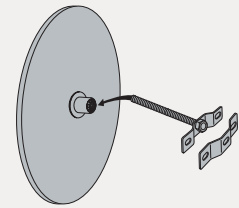

Above: ref. Vumax 5000

Above: ref. 103 ESP, Ø 300 mm

Mirrors for private dwellings or parking assistance: 103 ESP

A simple and economical solution to avoid blind spots. It can also be used as parking assistance in order not to hit walls with a vehicle while manoeuvring.

Wide angle driveway mirrors: Vumax

3 directions: 180° wide field of vision, a perfect balance between convexity distortion and usability. If positioned vertically it has a very small intrusion on the vehicle envelope while offering a wide angled reflection.

for wall or post

INSTALLATION: 103 ESP

The mirror is mounted on an articulated ball joint, supplied with wall or post mounting kit.

for wall or post

INSTALLATION: VUMAX

All mirrors are supplied with bolts & bracket kit for wall or post mounting (34mm - 90mm in diameter). Easy to install, allowing precise positioning and adjustment of the mirror.