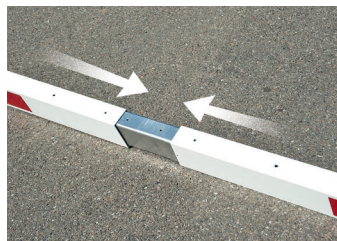

Strong steel and aluminium construction ideal for restricting access to vans, commercial vehicles, caravans, motorhomes etc. to car parks, traffic lanes, etc.

Comprising of two steel posts, hot dip galvanised and painted red, and a white aluminium cross bar with red retro-reflective strips for day or night visibility. A chain suspended nudge bar is available to reduce height by a further 400mm.

Dimensions:

- Support Posts: 100 x 100 x 3mm
- O/all height: 3,010mm
- Base plate: 295 x 295 x 10mm
- Drilled 6 fixing holes
- 15mm Ø

Aluminium cross-bar: 105 x 60mm

- Easily installed
- Restricts access
- Five integral height levels
- Strong construction

Max. Headroom: 2,800mm
 Widths: 3,230 to 10,230mm
 (above 6,000mm Cross Bar is supplied in two lengths and joined using steel insert).

Adjustable heights:
 2,800mm, 2,650mm, 2,500mm, 2,350mm and 2,200mm.
 (Heights can be reduced further by up to 400mm with optional chain suspended nudge bar)

Accessories					
Root fixing adapter (2 pieces required)				222.22.548	15 / 20 days

COMPACT
Aluminium Nudge Bar

The **COMPACT** Nudge Bar is an optional accessory for the **COMPACT** Access Height Restrictor. It is manufactured in Aluminium section size 60 x 30mm, in white with red reflective strips, and reduces the height of the Access Height Restrictor by up to 400mm. Includes two 6mm galvanised steel chains and connectors.