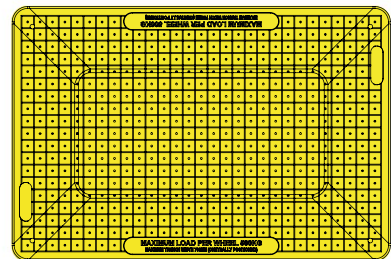

12/8 SAFE COVER

TRENCH COVER

The 12/8 Safe Cover is a versatile, rigid and lightweight trench cover that is suitable for pedestrians and 2 tonnes vehicles over a 700mm trench.

PRODUCT RANGE

12/8 SAFE COVER

Usage Benefits

- ▶ Can be easily installed, transported and stored manually
- ▶ Safely cover holes and trenches up to 700mm
- ▶ Create temporary and semi-permanent road covers quickly and easily, by bolting the cover to the ground for stability
- ▶ Create clearly defined thoroughfares to safely direct foot traffic and vehicles
- ▶ Adapt and customise cover with corporate branding and colours
- ▶ To support pedestrians and vehicles up to 2 tonnes

Product No.	O307
Width	800mm
Length	1200mm
Height	30mm
Weight	13kg
Quantity / Pallet	30
Colour	Yellow

COMPLIANCE CODE

HAUC 2018/01
Footway Trench Cover