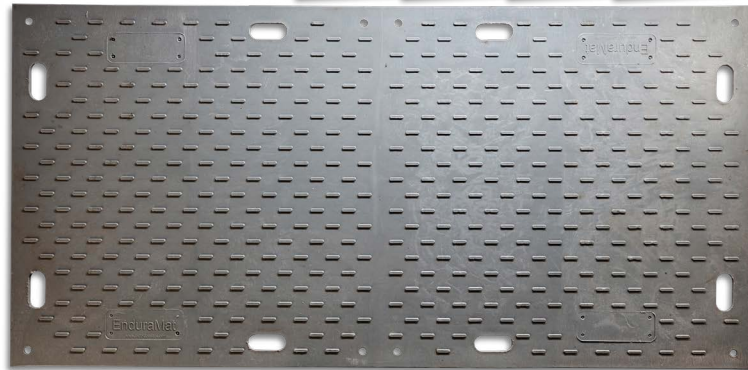

ENDURAMAT™

GROUND PROTECTION MAT

Heavy duty ground protection mat suitable for worksites, events and creating temporary access. The EnduraMat has a small grip on the top and a large grip on the bottom, making it suitable for vehicle access and pedestrian access.

PRODUCT RANGE