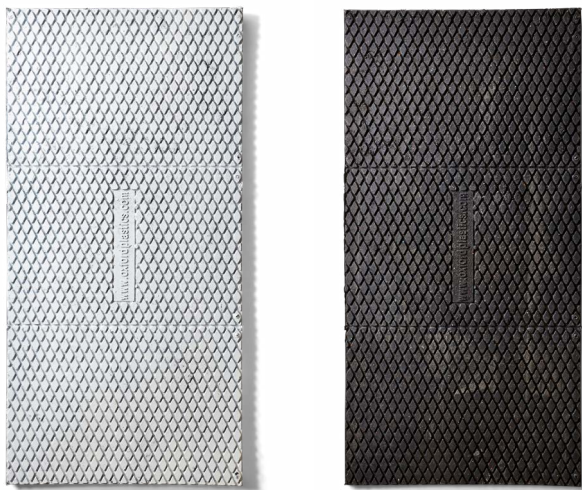

CLEARPATH[®] MAT

TEMPORARY WALKWAY

Create clearly marked passageways with this black and white pedestrian mat made of tough plastic for work sites, events and temporary zebra crossings.

PRODUCT RANGE

CLEARPATH[®] MAT

Usage Benefits

- ▶ Lightweight and durable solution for easy installation
- ▶ Can be easily installed, transported and stored
- ▶ Provide added stability on uneven ground
- ▶ Clearly cordon off areas to reduce the risk of pedestrians/site staff entering restricted zones
- ▶ Ability to reinforce social distancing measures
- ▶ A closed loop recycling product: made of recycled PVC

Product No.	O329
Width	1200mm
Length	600mm
Height	22mm
Weight	20kg
Quantity / Pallet	30
Colour	Black
	White
	Yellow