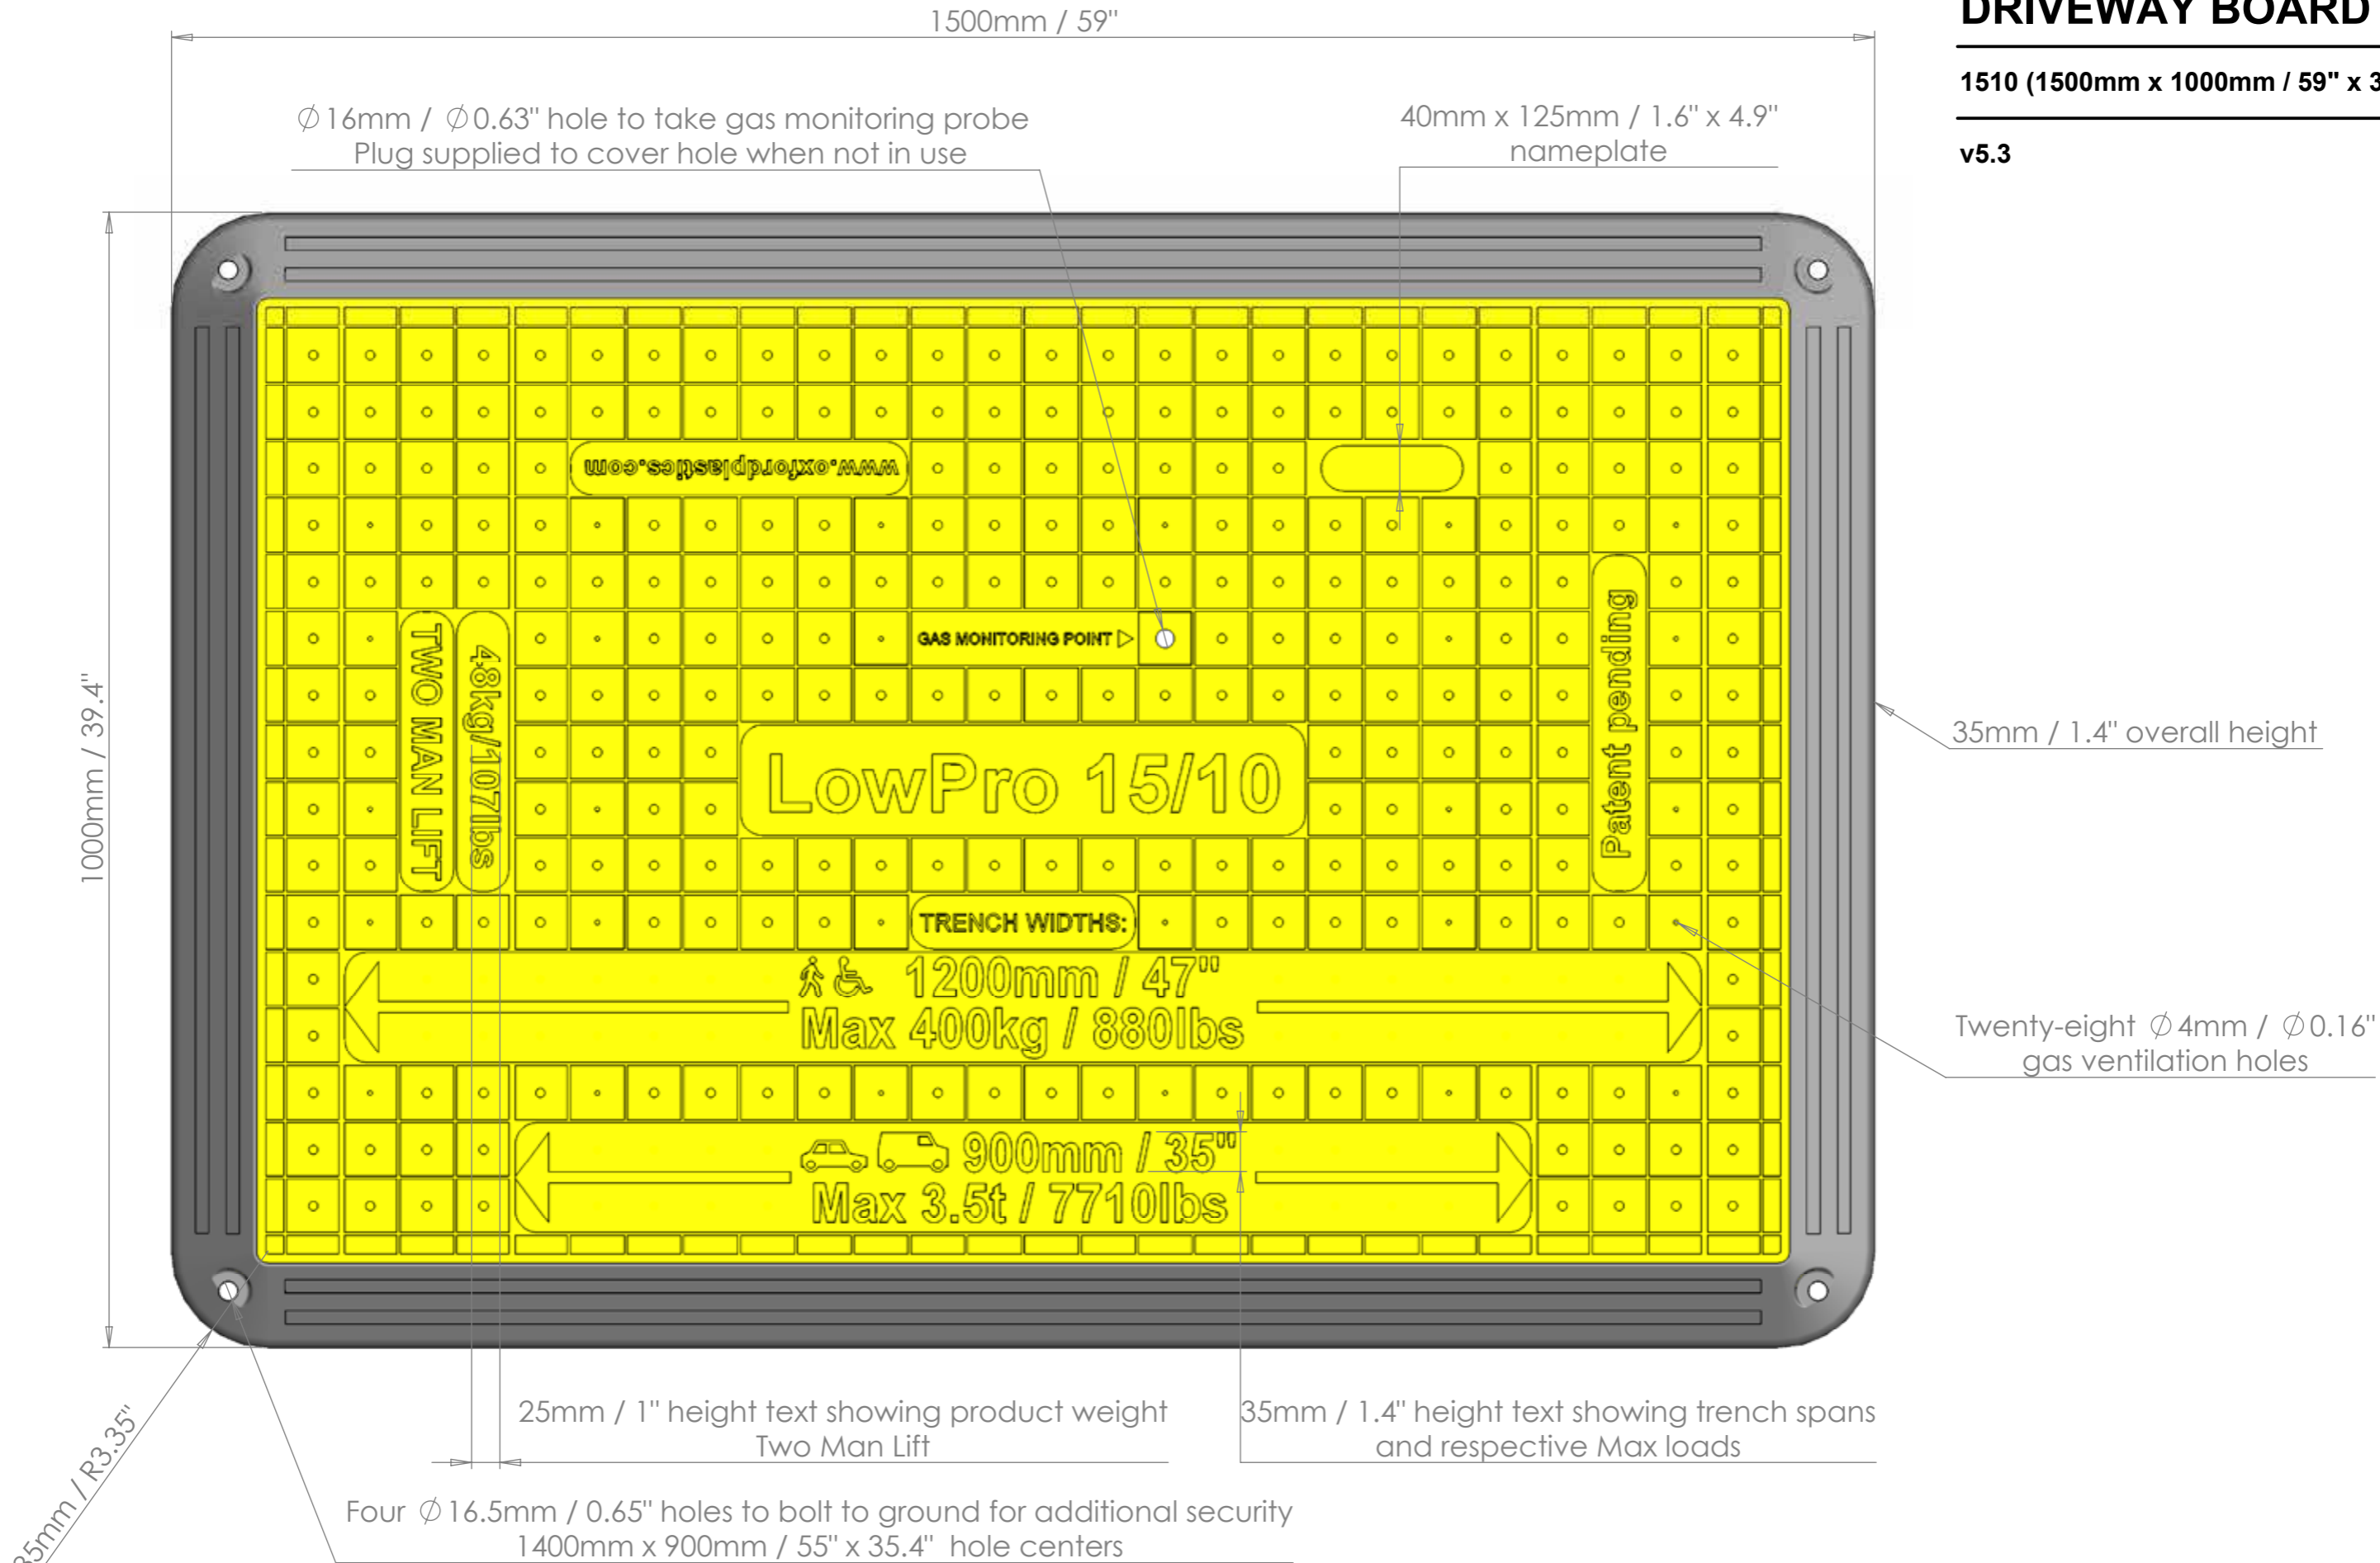

DRIVEWAY BOARD

1510 (1500mm x 1000mm / 59" x 39.4")

v5.3

starttraffic.uk
Phone: 01905 794 875
Email: sales@starttraffic.uk