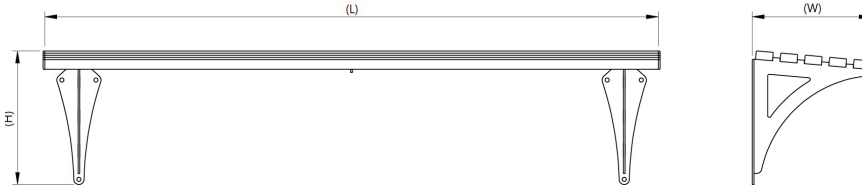

Haddon Wall Mounted Bench 1000mm or 1800mm Galvanised, Galvanised & Colour or Stainless

The AUTOPA Open Spaces Haddon Wall Mounted Bench is a strong all-steel construction. It enhances pedestrian zones such as commuter stops and market places.

Available in two lengths, 1000mm or 1800mm.

<u>Part Number</u>	<u>Description</u>	<u>Weight (kg)</u>
138 117 007	Haddon Wall Mounted Bench 1000 - Galvanised	18kg
138 117 007C	Haddon Wall Mounted Bench 1000 - Galvanised & Colour	18kg
138 117 008	Haddon Wall Mounted Bench 1000 - Stainless Steel Grade 304	18kg
138 117 005	Haddon Wall Mounted Bench 1800 - Galvanised	28kg
138 117 005C	Haddon Wall Mounted Bench 1800 - Galvanised & Colour	28kg
138 117 006	Haddon Wall Mounted Bench 1800 - Stainless Steel Grade 304	28kg

Product details

- 1000mm/1800mm x 350mm x 390mm (length x width x height)
- Galvanised/galvanised & coated finish complete with plastic end caps
- 5mm thick fixing plate
- Each bench requires 6 x 10mm bolts