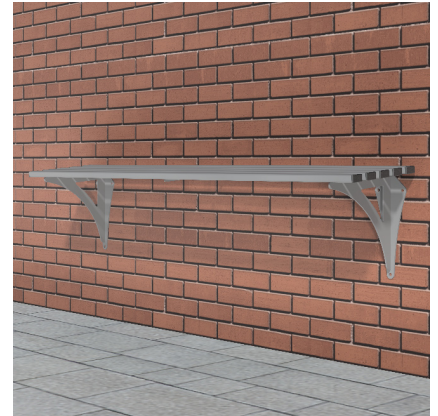

Haddon Wall Mounted Bench 1000mm or 1800mm Galvanised, Galvanised & Colour or Stainless

The AUTOPA Open Spaces Haddon Wall Mounted Bench is a strong all-steel construction. It enhances pedestrian zones such as commuter stops and market places.

Convenient seating area - users simply lean against the seat. Ideal for a momentary rest, for use in busy town and city centres, with waiting or bus shelters, or walkways and canopies alike.

The Haddon Wall Mounted Bench is available in both galvanised mild steel and grade 304 stainless steel. All galvanised products can be coated in any BS or RAL colour (codes must be specified at time of order).

Available in two lengths, 1000mm or 1800mm.

<u>Part Number</u>	<u>Description</u>	<u>Weight (kg)</u>
138 117 007	Haddon Wall Mounted Bench 1000 - Galvanised	18kg
138 117 007C	Haddon Wall Mounted Bench 1000 - Galvanised & Colour	18kg
138 117 008	Haddon Wall Mounted Bench 1000 - Stainless Steel Grade 304	18kg
138 117 005	Haddon Wall Mounted Bench 1800 - Galvanised	28kg
138 117 005C	Haddon Wall Mounted Bench 1800 - Galvanised & Colour	28kg
138 117 006	Haddon Wall Mounted Bench 1800 - Stainless Steel Grade 304	28kg

Product details

- 1000mm/1800mm x 350mm x 390mm (length x width x height)
- Galvanised/galvanised & coated finish complete with plastic end caps
- 5mm thick fixing plate
- Each bench requires 6 x 10mm bolts