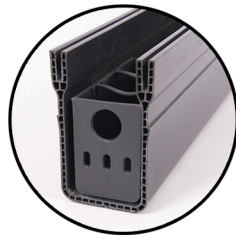

## Accessories Range

**Grating Lifting Keys**

Designed to simply & quickly lift the grating from your system, for routine maintenance.

**Debris Trap**

Maintain the effectiveness of your drainage system with this handy accessory. Simply place inside your channel drain to capture debris and other organic waste and prevent it entering your drains

Side 50mm  
Pipe Elbow

Side 50-110mm  
pipe adaptor

Bottom 80-110mm  
Pipe Adaptor

**Coupling Adaptors**

Adaptor couplings (sometimes referred to as reducer couplings) allows for the quick & easy connection of pipes of different outside diameters/materials. We offer a range of adaptors from our drains to connect to standard 110mm underground pipe.

**Gully Drain**

Functional & aesthetic With grating options of black or silver to compliment our threshold drain range.

Can be connected both horizontally and vertically.

Includes end cap making it easy to control water flows, and debris trap for easy cleaning.