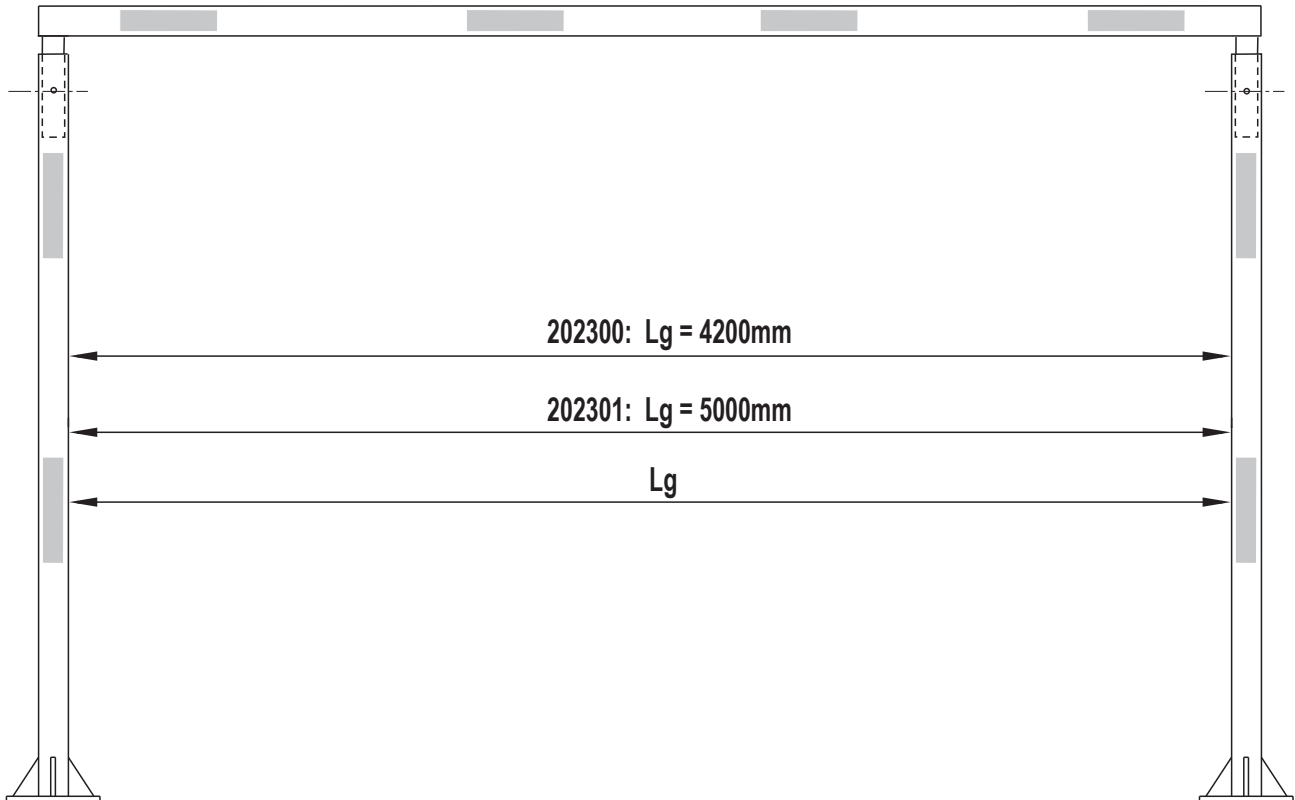

G (x 2)

ATE 07001

H

(x 8) M16

(x 16) HM16

(x 16) M 16

ACC 03520

202300: 4100mm

202301: 4900mm

Lg - 100mm